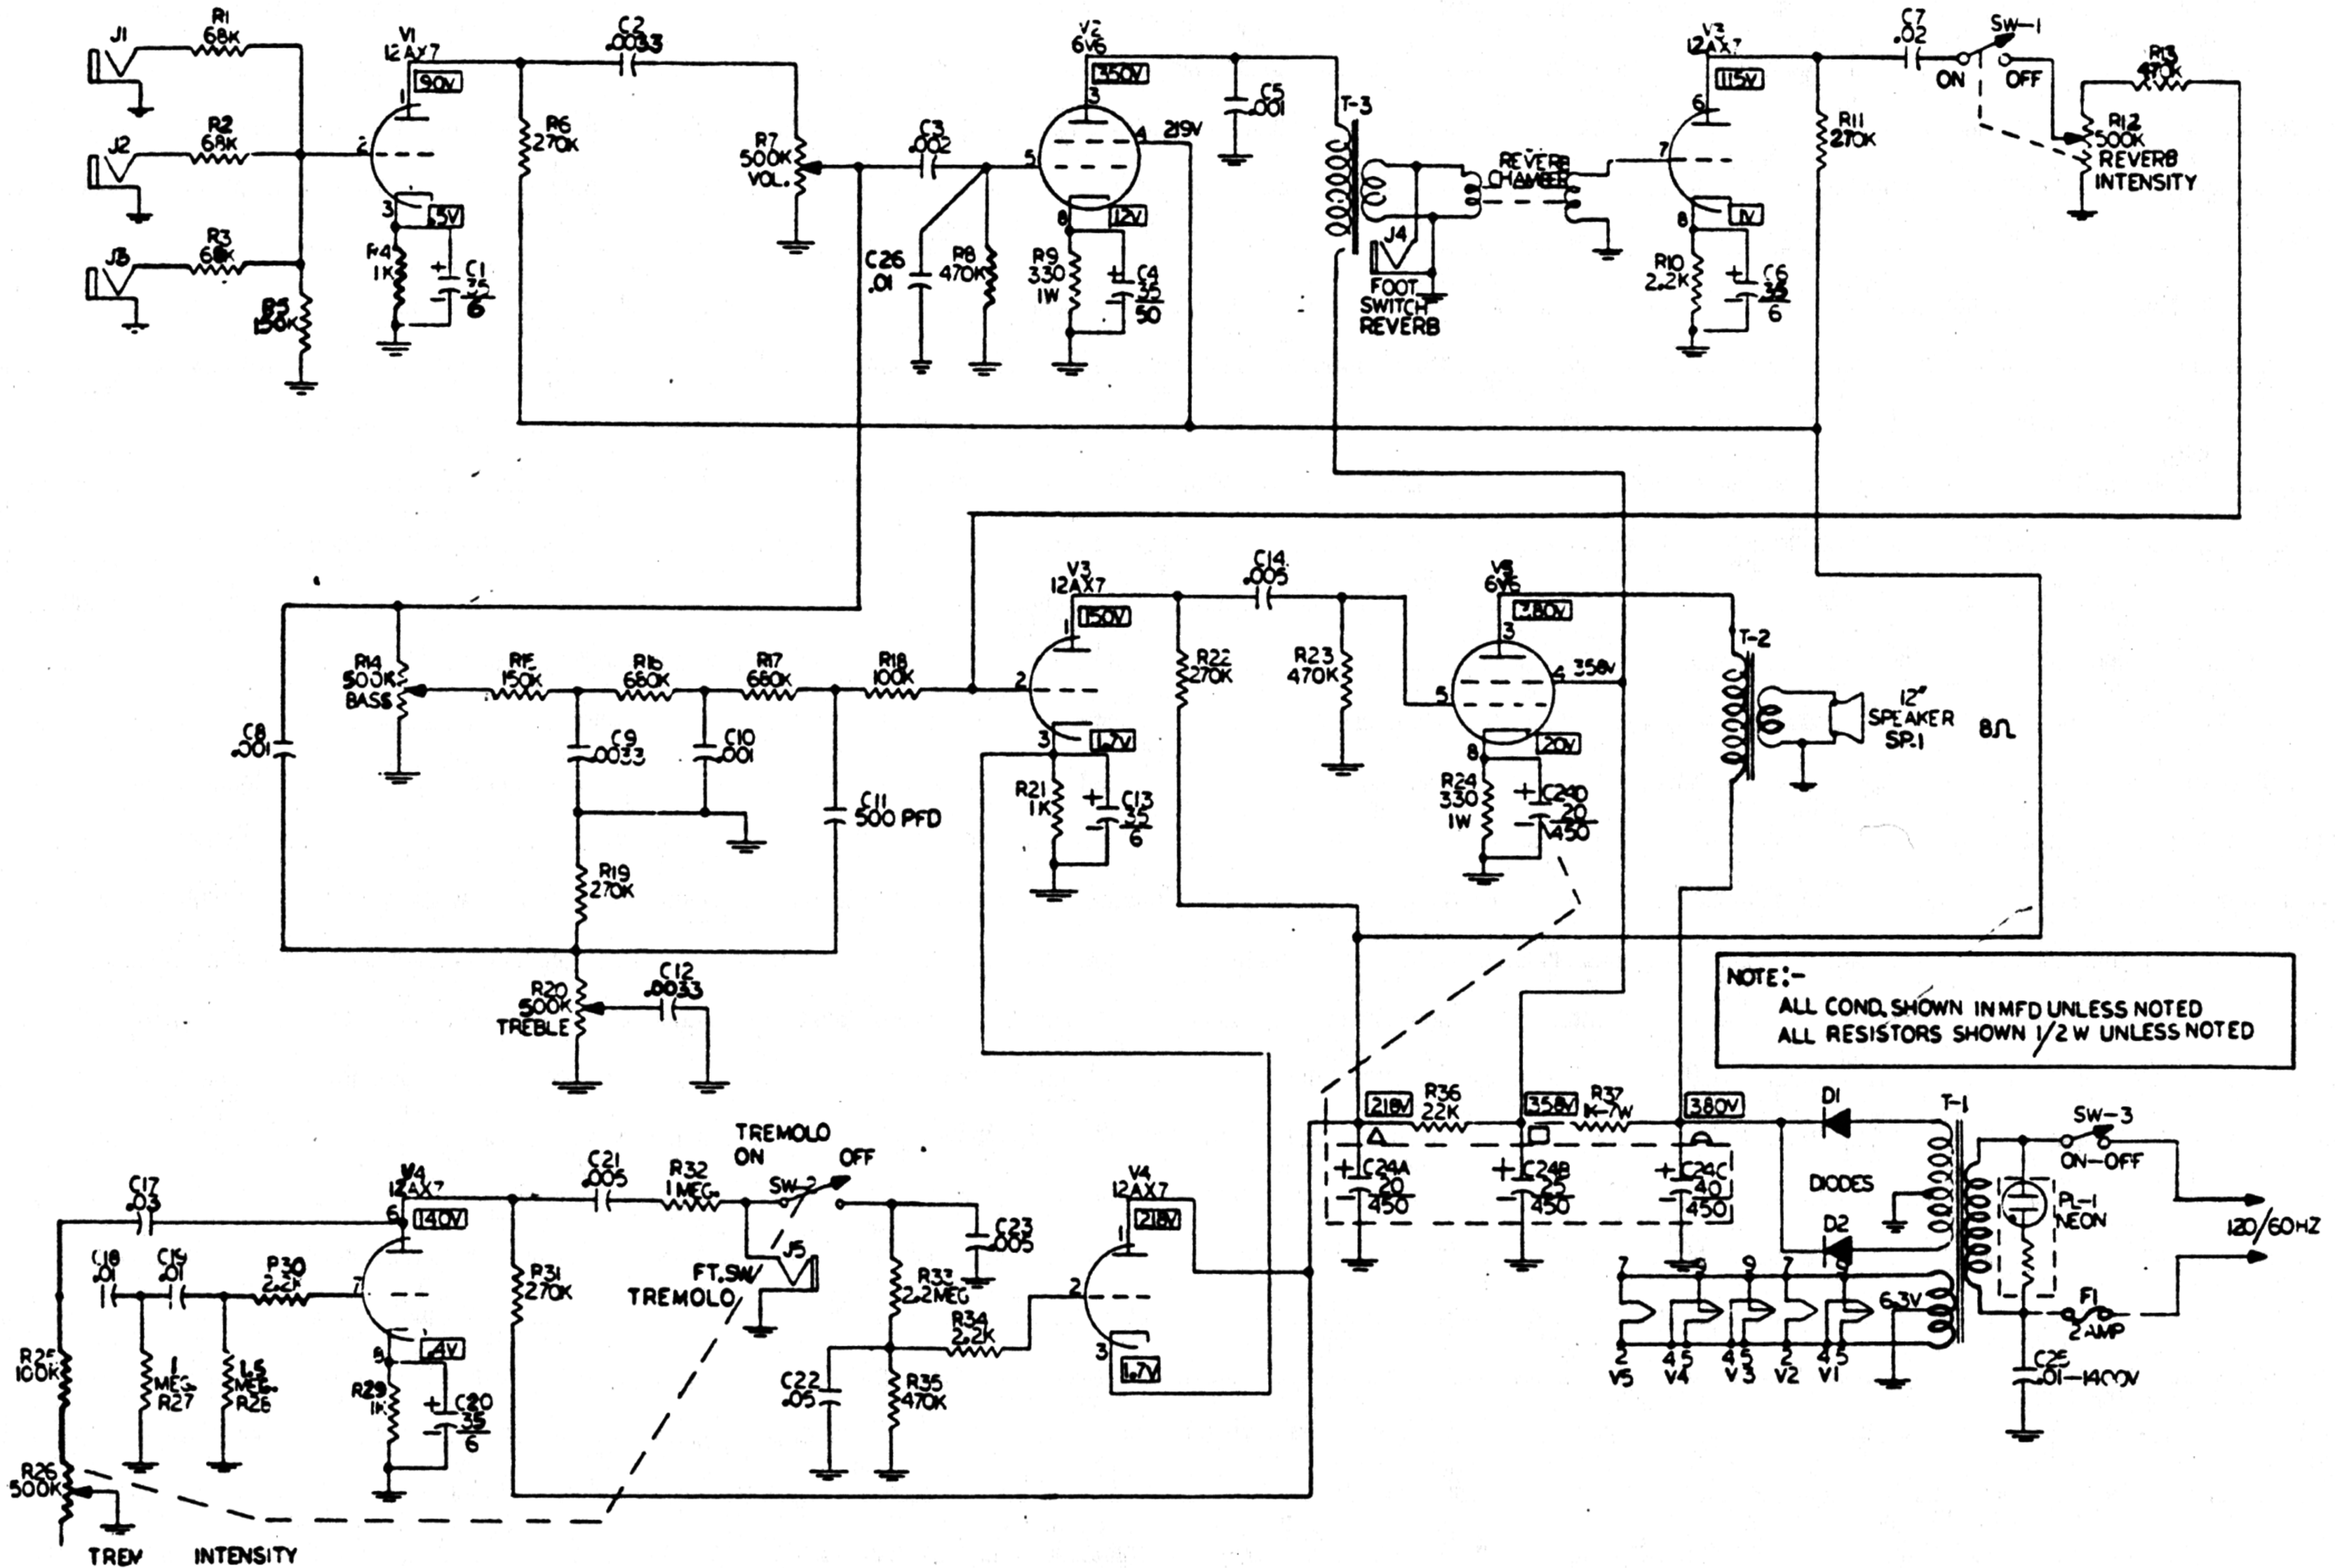

INSTRUMENT INPUTS

REVERB

NOTE:-
 ALL COND. SHOWN IN MFD UNLESS NOTED
 ALL RESISTORS SHOWN 1/2 W UNLESS NOTED

Wards Airline Model GVC-9062A