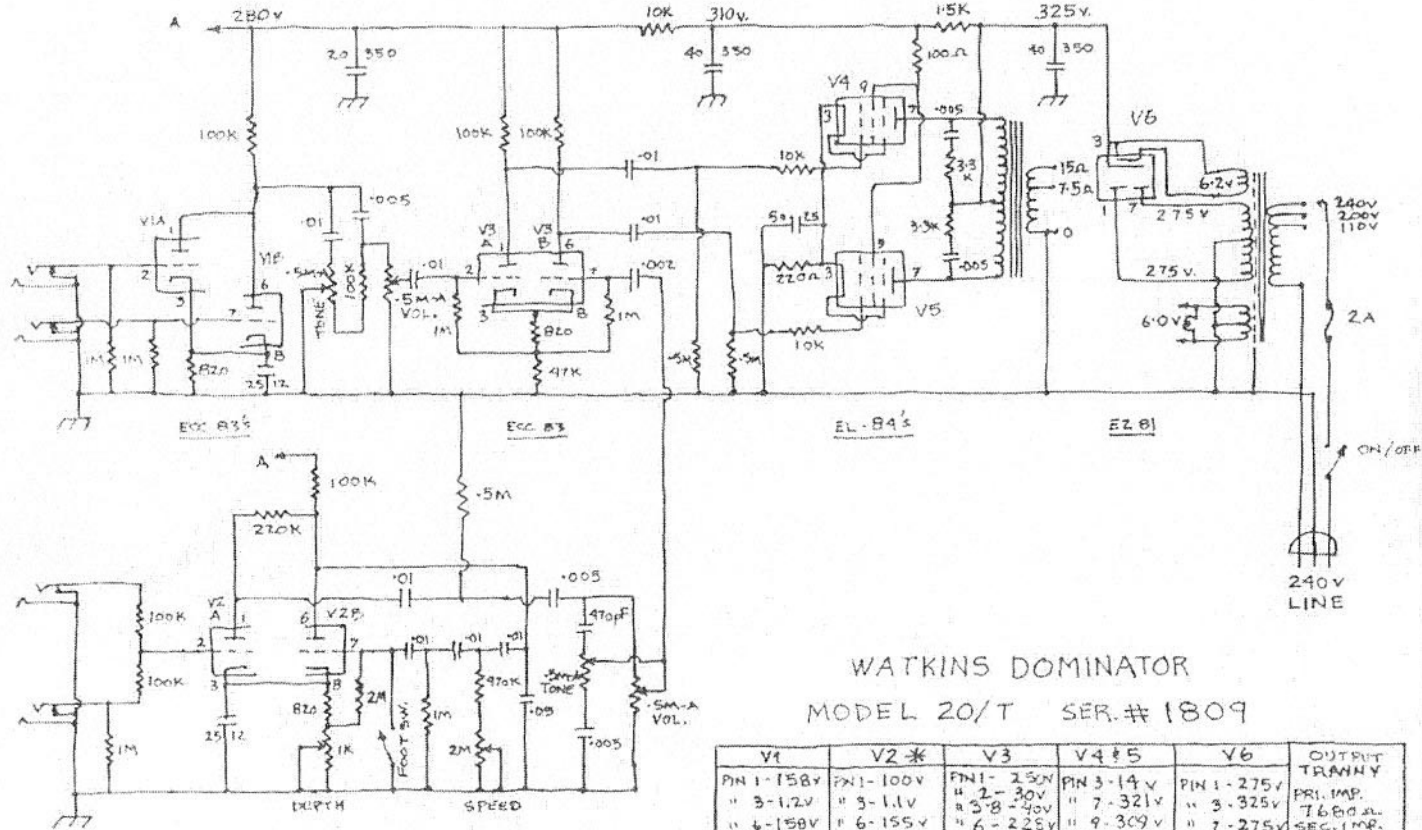

N O R M A L

T R E M E L O

WATKINS DOMINATOR
MODEL 20/T SER.# 1809

V1	V2 *	V3	V4 & 5	V6	OUTPUT TRANNY
PIN 1-158V	PIN 1-100V	PIN 1- 250V	PIN 3-14V	PIN 1- 275V	PRI. IMP.
" 3-12V	" 3-1.1V	" 2- 30V	" 7-321V	" 3-325V	7.6Ω A.C.
" 4-158V	" 6-155V	" 3-8-40V	" 6-225V	" 7-275V	SEC. 1 IMP.
" 8-1.2V	" 8-1.1V	" 7-28V			7.5 A.C.

* WITH TREMULO DEPTH CONTROL FULL CCW

Watkins Dominator Model 20/T sn 2066