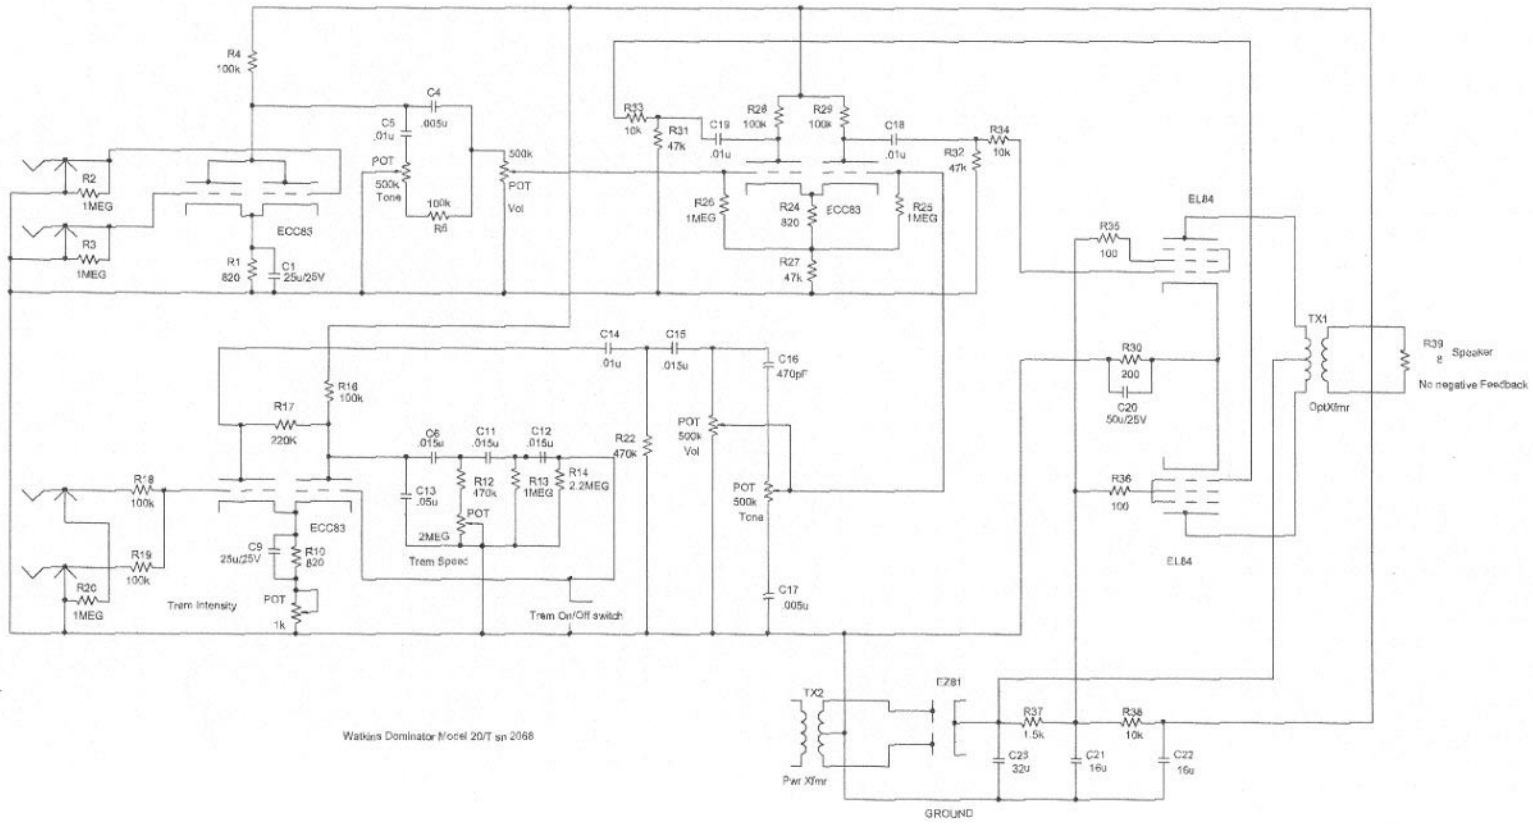

N O R M A L

T R E M E L O

WATKINS DOMINATOR
MODEL 20/T SER.# 1809

V1	V2 *	V3	V4 & 5	V6	OUTPUT TRANNY
PIN 1-158V	PIN 1-100V	PIN 1- 250V	PIN 3-14V	PIN 1- 275V	PRI. IMP.
" 3-12V	" 3-1.1V	" 2- 30V	" 7-321V	" 3-325V	7.6Ω A.C.
" 4-158V	" 6-155V	" 3-8-40V	" 6-225V	" 7-275V	SEC. 1 IMP.
" 8-1.2V	" 8-1.1V	" 7-28V			7.5 A.C.

* WITH TREMULO DEPTH CONTROL FULL CCW

Watkins Dominator Model 20/T sn 2066