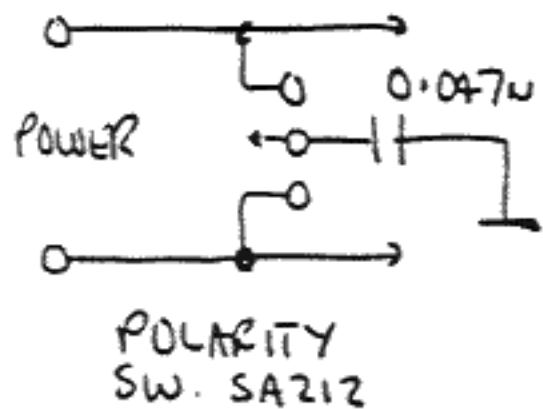

2 6X4

OUTPUT STAGE

- DRSD4
- SA112
- SA115
- SA212

SHORING JACKS
VIA SELECTOR SWITCH

OUTPUT TRANSFORMER
PARTRIDGE TG6556
TH7551

SA212
SLAVE
OUTPUT
0dbm

HWATT
JULY 79

FUSE TYPE
SLO-13LO 3A
105-117V

POWER SUPPLY

- DR504
- SA212
- SA112
- SA115

SA212
STANDBY
NEON
ONLY.

MAINS TRANSFORMER
PARTRIDGE TYPE
TH7550

HIWATT
JULY 79

282-562