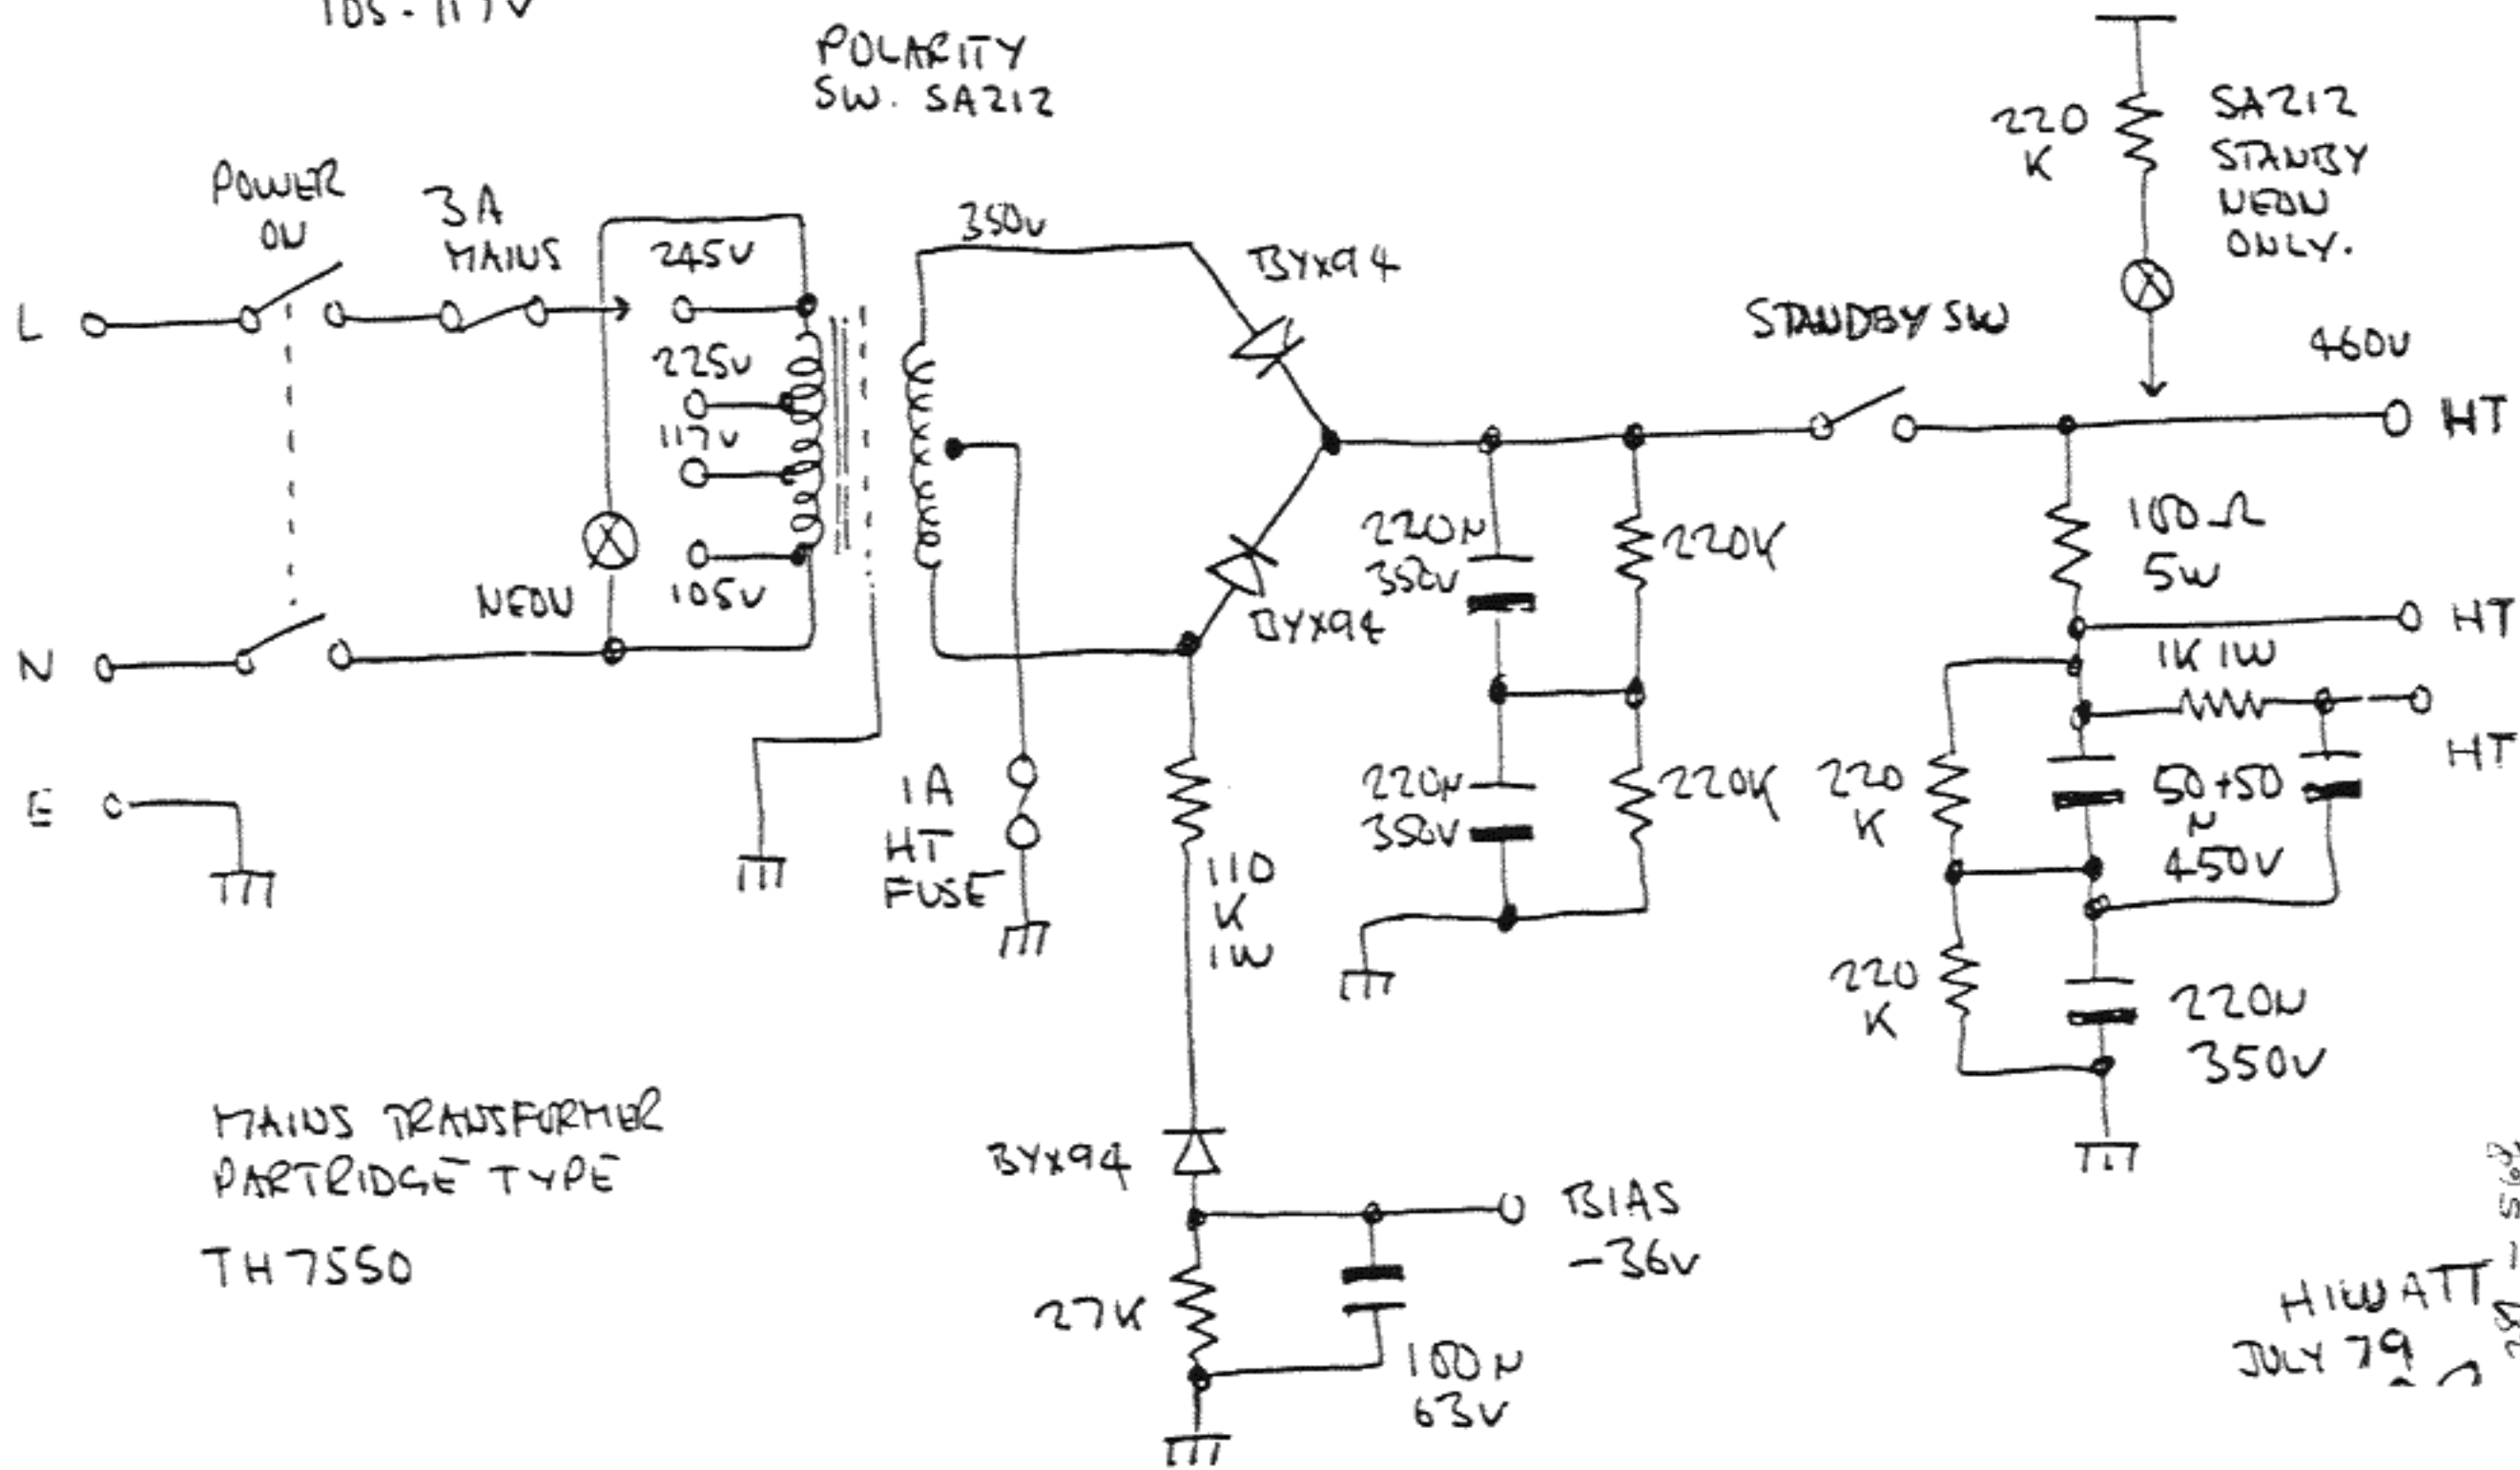

2 6X4

OUTPUT STAGE

- DRSD4
- SA112
- SA115
- SA212

SHORING JACKS
VIA SELECTOR SWITCH

OUTPUT TRANSFORMER
PARTRIDGE TG6556
TH7551

SA212
SLAVE
OUTPUT
0dbm

HWATT
JULY 79

FUSE TYPE
SLO-13LO 3A
105-117V

POWER SUPPLY

- DR504
- SA212
- SA112
- SA115

SA212
STANDBY
NEON
ONLY.

MAINS TRANSFORMER
PARTRIDGE TYPE
TH7550

HIWATT
JULY 79

282-562